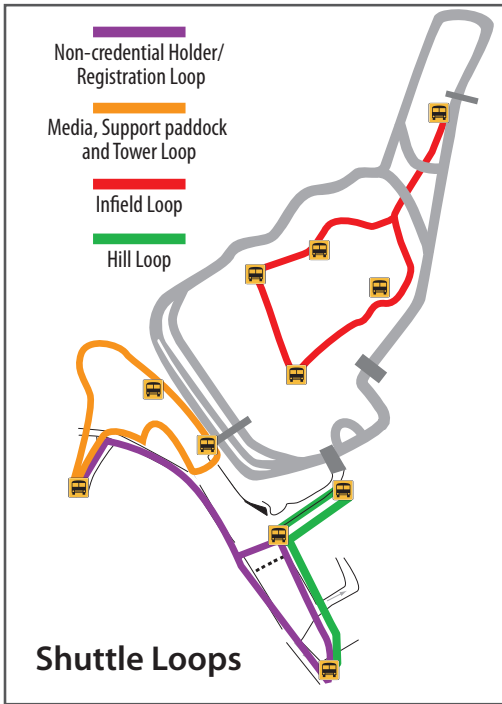

Road Atlanta

Grand Prix Road Course
2.54 Miles
12 Turns

	Jumbotron
	Information
	Concessions
	Restrooms
	Souvenirs
	Shuttle Stops
	Wheelchair Access
	Medical
	ATM
Parking Areas	
	Camping
	Hospitality
	Restricted
	General

Gates

- Gate 1 - Spectator Entrance
- Gate 2 - Exit only
- Gate 3 - Competitor Entrance & Exit Only